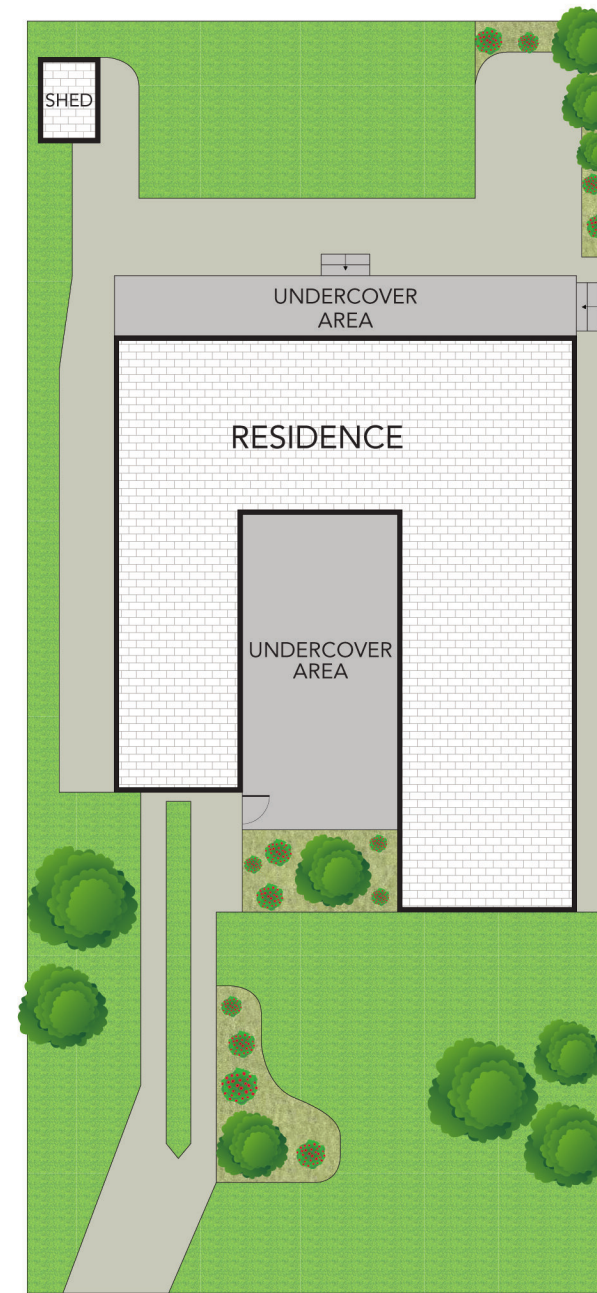

Internal 122 m² External 447 m² Land Size 569m²

13 Regal Way, Valentine

3 x  1 x  1 x 

GROUND FLOOR

SITE PLAN