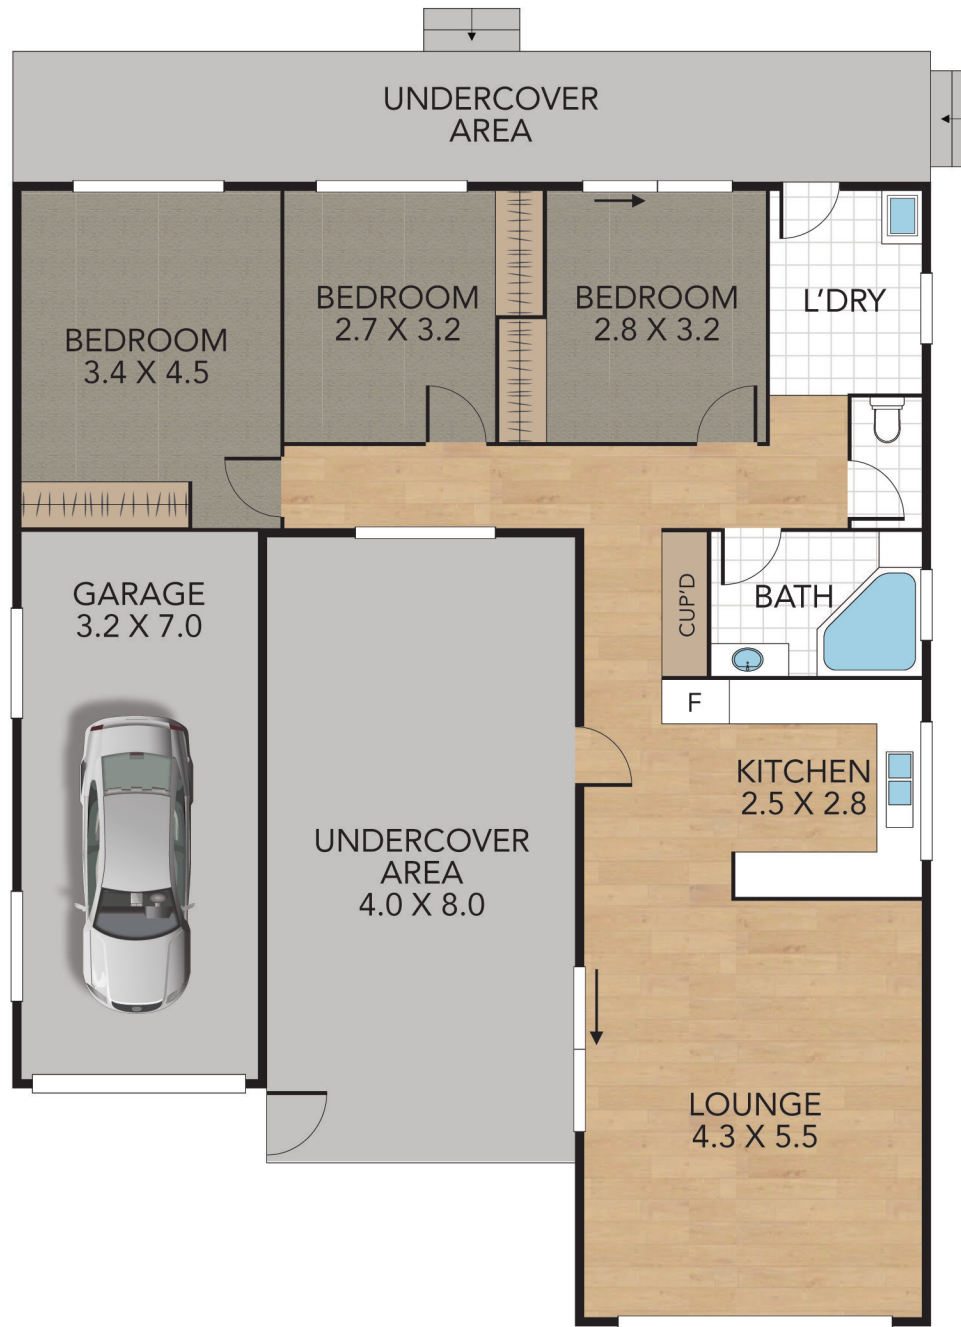

Internal 122 m² External 447 m² Land Size 569m²

13 Regal Way, Valentine

3 x  1 x  1 x 

GROUND FLOOR

SITE PLAN